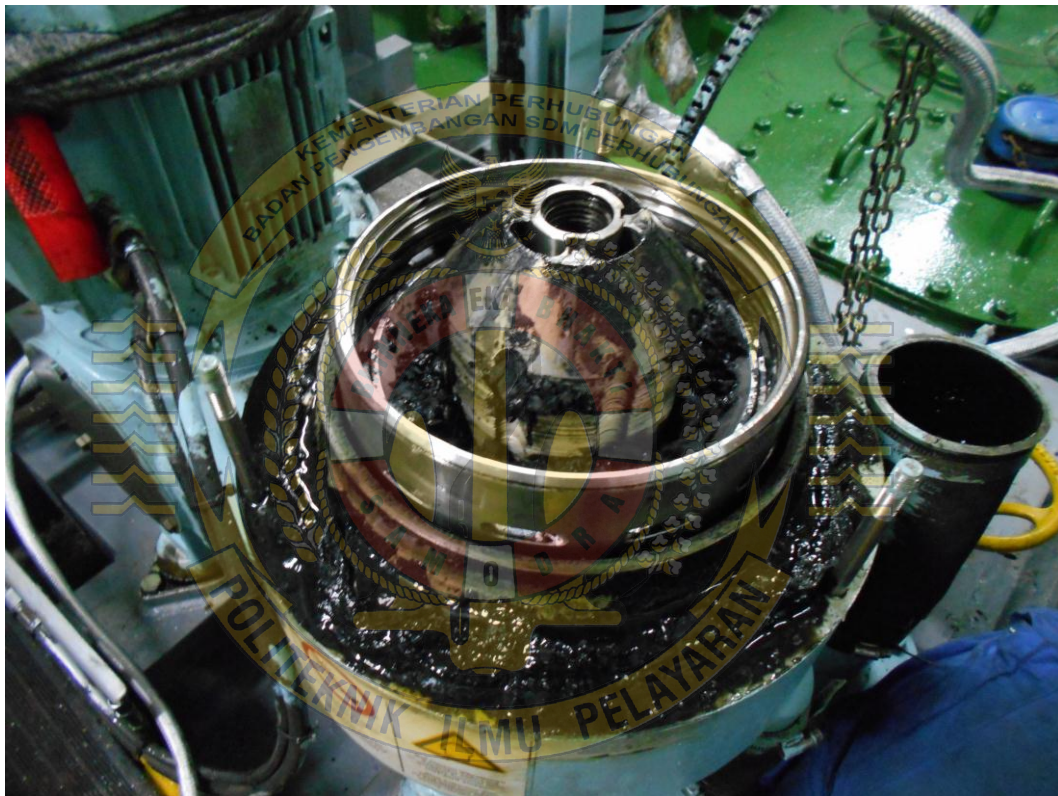

LAMPIRAN

Gambar *bowl disc purifier* kotor

Keterangan bab IV halaman 55