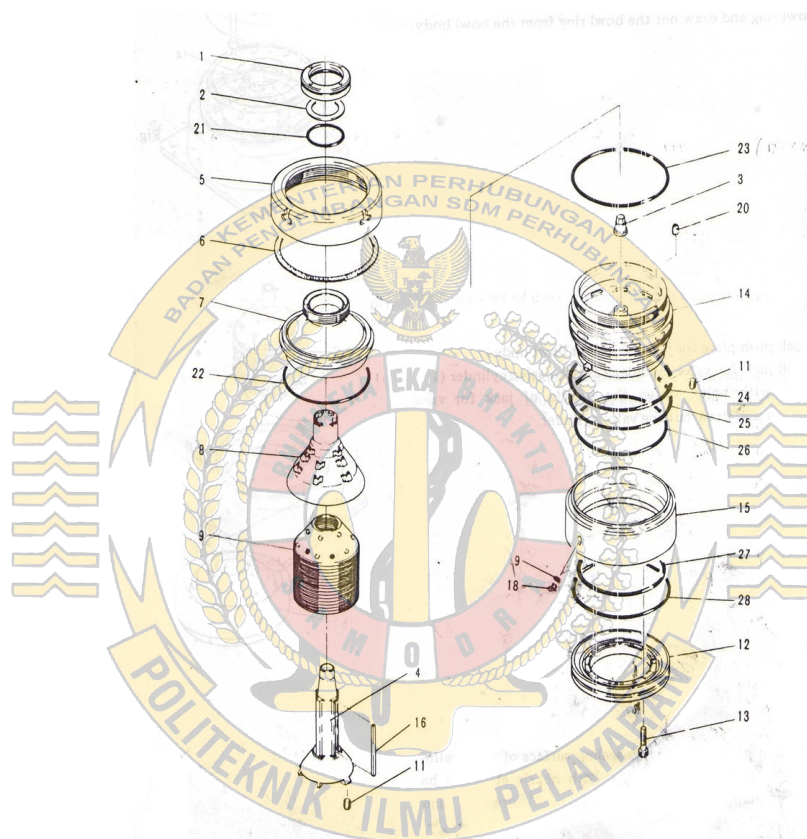

## LAMPIRAN

Gambar bagian-bagian *bowl FO purifier*

Keterangan bab II halaman 9

No.	Name of item	No.	Name of item
1	Disc nut	11	Knock pin
2	Gravity disc	12	Bowl ring
3	Cap nut	13	Socket cap screw
4	Distributor	14	Bowl body
5	Bowl nut	15	Valve cylinder
6	Main seal ring	16	Key
7	Bowl hood	17	(blank)
8	Top disc	18	Plug screw with nozzle
9	Disc	19	Sheet packing
10	(Blank)	20	Knock pin

## LAMPIRAN

Gambar *bowl disc purifier* kotor

Keterangan bab IV halaman 55

## LAMPIRAN

Gambar *sliding bowl purifier*

Keterangan bab IV halaman 50

## LAMPIRAN

Gambar susunan disk dan *bowl purifier*

Keterangan bab IV halaman 57