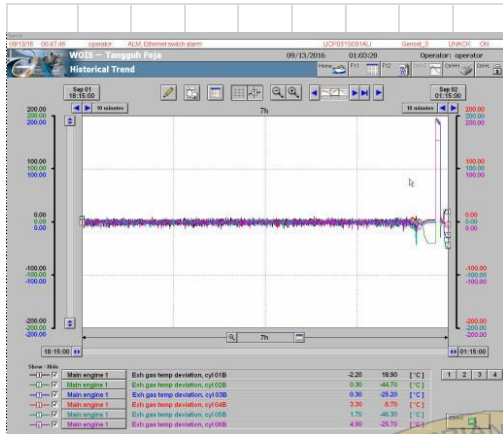

LAMPIRAN 4

New software installation

INVESTIGATION / JOB DETAILS

/// Before 6hrs WIOS Trend (65%Load) ///

/// After 7hrs WIOS Trend (63%Load) ///

<A Bank Exh Gas Temp>

<A Bank Exh Gas Temp>

<B Bank Exh Gas Temp>

<B Bank Exh Gas Temp>

<A Bank Exh Gas Temp Dev>

<A Bank Exh Gas Temp Dev>

<B Bank Exh Gas Temp Dev>

<B Bank Exh Gas Temp Dev>

<A Bank Off Set>

<A Bank Off Set>

<B Bank Off Set>