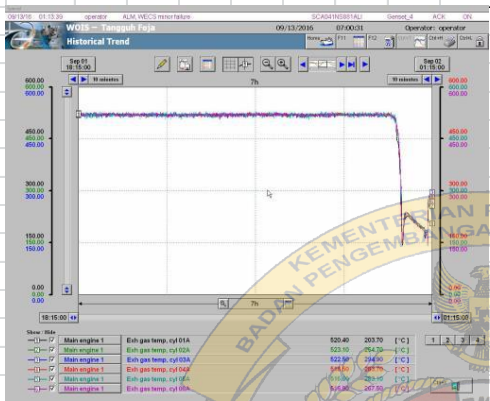

LAMPIRAN 4

New software installation

INVESTIGATION / JOB DETAILS

/// Before 6hrs WIOS Trend (65%Load) ///

/// After 7hrs WIOS Trend (63%Load) ///

<A Bank Exh Gas Temp>

<A Bank Exh Gas Temp>

<B Bank Exh Gas Temp>

<B Bank Exh Gas Temp>

<A Bank Exh Gas Temp Dev>

<A Bank Exh Gas Temp Dev>

<B Bank Exh Gas Temp Dev>

<B Bank Exh Gas Temp Dev>

<A Bank Off Set>

<A Bank Off Set>

<B Bank Off Set>