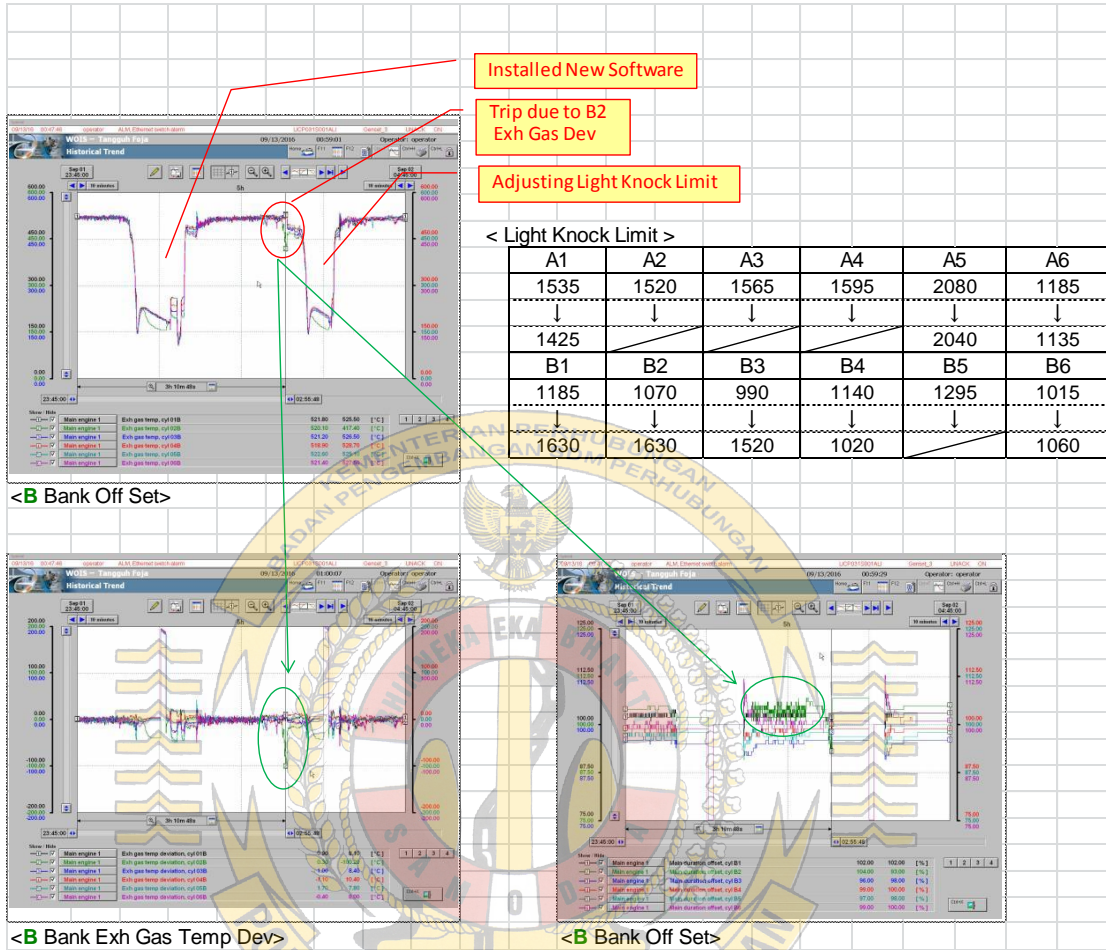

<B Bank Off Set>

<B Bank Off Set>

Sumber : Dokumentasi Kapal MV. Tangguh Foja 2016