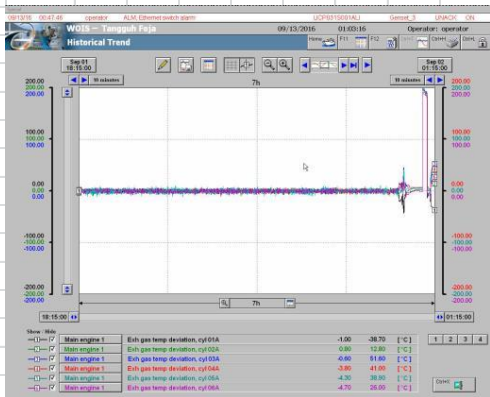

LAMPIRAN 4

New software installation

INVESTIGATION / JOB DETAILS

/// Before 6hrs WIOS Trend (65%Load) ///

/// After 7hrs WIOS Trend (63%Load) ///

<A Bank Exh Gas Temp>

<A Bank Exh Gas Temp>

<B Bank Exh Gas Temp>

<B Bank Exh Gas Temp>

<A Bank Exh Gas Temp Dev>

<A Bank Exh Gas Temp Dev>

<B Bank Exh Gas Temp Dev>

<B Bank Exh Gas Temp Dev>

<A Bank Off Set>

<A Bank Off Set>

<B Bank Off Set>