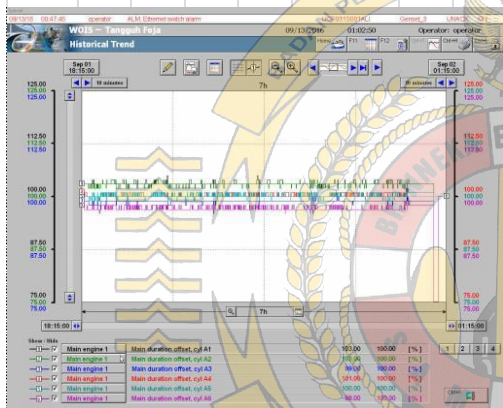

LAMPIRAN 4

New software installation

INVESTIGATION / JOB DETAILS

/// Before 6hrs WIOS Trend (65%Load) ///

/// After 7hrs WIOS Trend (63%Load) ///

<A Bank Exh Gas Temp>

<A Bank Exh Gas Temp>

<B Bank Exh Gas Temp>

<B Bank Exh Gas Temp>

<A Bank Exh Gas Temp Dev>

<A Bank Exh Gas Temp Dev>

<B Bank Exh Gas Temp Dev>

<B Bank Exh Gas Temp Dev>

<A Bank Off Set>

<A Bank Off Set>

<B Bank Off Set>