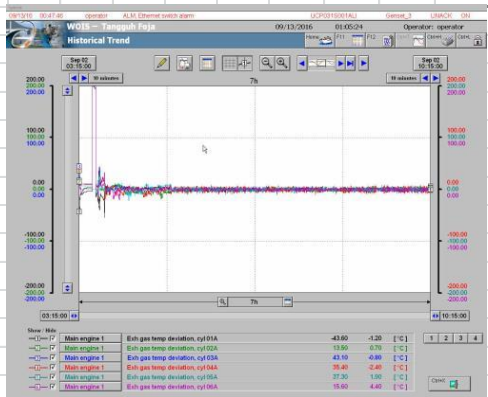

LAMPIRAN 4

New software installation

INVESTIGATION / JOB DETAILS

/// Before 6hrs WIOS Trend (65%Load) ///

/// After 7hrs WIOS Trend (63%Load) ///

<A Bank Exh Gas Temp>

<A Bank Exh Gas Temp>

<B Bank Exh Gas Temp>

<B Bank Exh Gas Temp>

<A Bank Exh Gas Temp Dev>

<A Bank Exh Gas Temp Dev>

<B Bank Exh Gas Temp Dev>

<B Bank Exh Gas Temp Dev>

<A Bank Off Set>

<A Bank Off Set>

<B Bank Off Set>