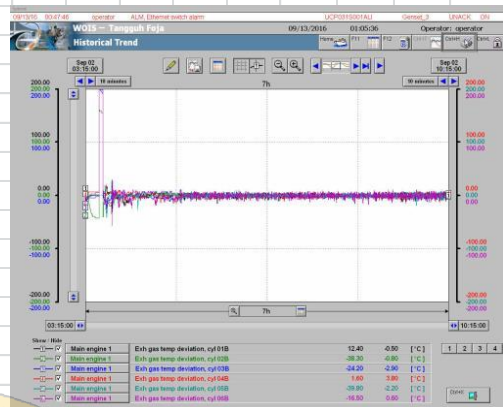

LAMPIRAN 4

New software installation

INVESTIGATION / JOB DETAILS

/// Before 6hrs WIOS Trend (65%Load) ///

/// After 7hrs WIOS Trend (63%Load) ///

<A Bank Exh Gas Temp>

<A Bank Exh Gas Temp>

<B Bank Exh Gas Temp>

<B Bank Exh Gas Temp>

<A Bank Exh Gas Temp Dev>

<A Bank Exh Gas Temp Dev>

<B Bank Exh Gas Temp Dev>

<B Bank Exh Gas Temp Dev>

<A Bank Off Set>

<A Bank Off Set>

<B Bank Off Set>