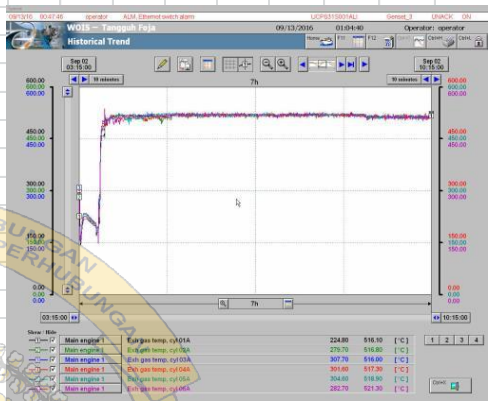

LAMPIRAN 4

New software installation

INVESTIGATION / JOB DETAILS

/// Before 6hrs WIOS Trend (65%Load) ///

/// After 7hrs WIOS Trend (63%Load) ///

<A Bank Exh Gas Temp>

<A Bank Exh Gas Temp>

<B Bank Exh Gas Temp>

<B Bank Exh Gas Temp>

<A Bank Exh Gas Temp Dev>

<A Bank Exh Gas Temp Dev>

<B Bank Exh Gas Temp Dev>

<B Bank Exh Gas Temp Dev>

<A Bank Off Set>

<A Bank Off Set>

<B Bank Off Set>