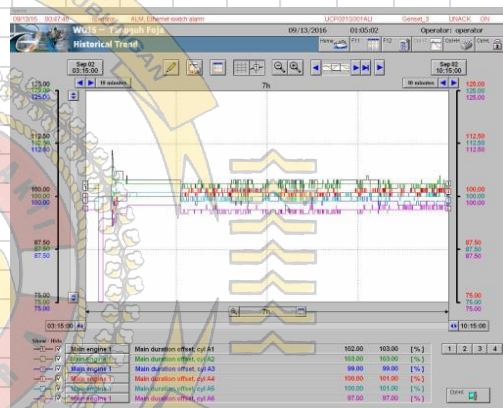

LAMPIRAN 4

New software installation

INVESTIGATION / JOB DETAILS

/// Before 6hrs WIOS Trend (65%Load) ///

/// After 7hrs WIOS Trend (63%Load) ///

<A Bank Exh Gas Temp>

<A Bank Exh Gas Temp>

<B Bank Exh Gas Temp>

<B Bank Exh Gas Temp>

<A Bank Exh Gas Temp Dev>

<A Bank Exh Gas Temp Dev>

<B Bank Exh Gas Temp Dev>

<B Bank Exh Gas Temp Dev>

<A Bank Off Set>

<A Bank Off Set>

<B Bank Off Set>