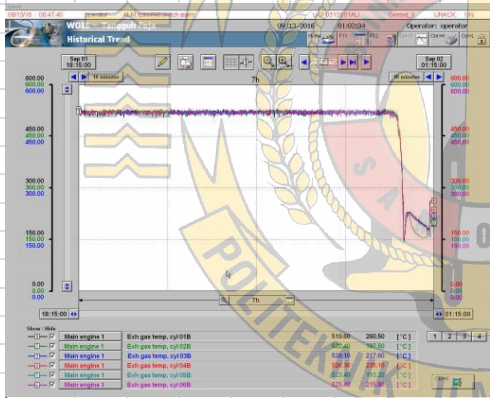

LAMPIRAN 4

New software installation

INVESTIGATION / JOB DETAILS

/// Before 6hrs WIOS Trend (65%Load) ///

/// After 7hrs WIOS Trend (63%Load) ///

<A Bank Exh Gas Temp>

<A Bank Exh Gas Temp>

<B Bank Exh Gas Temp>

<B Bank Exh Gas Temp>

<A Bank Exh Gas Temp Dev>

<A Bank Exh Gas Temp Dev>

<B Bank Exh Gas Temp Dev>

<B Bank Exh Gas Temp Dev>

<A Bank Off Set>

<A Bank Off Set>

<B Bank Off Set>