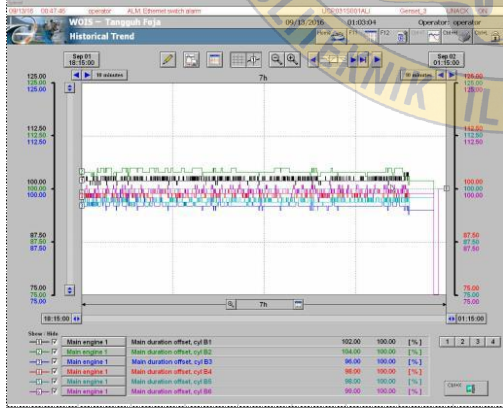

LAMPIRAN 4

New software installation

INVESTIGATION / JOB DETAILS

/// Before 6hrs WIOS Trend (65%Load) ///

/// After 7hrs WIOS Trend (63%Load) ///

<A Bank Exh Gas Temp>

<A Bank Exh Gas Temp>

<B Bank Exh Gas Temp>

<B Bank Exh Gas Temp>

<A Bank Exh Gas Temp Dev>

<A Bank Exh Gas Temp Dev>

<B Bank Exh Gas Temp Dev>

<B Bank Exh Gas Temp Dev>

<A Bank Off Set>

<A Bank Off Set>

<B Bank Off Set>