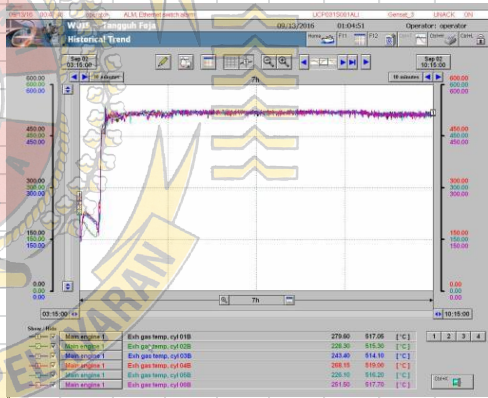

LAMPIRAN 4

New software installation

INVESTIGATION / JOB DETAILS

/// Before 6hrs WIOS Trend (65%Load) ///

/// After 7hrs WIOS Trend (63%Load) ///

<A Bank Exh Gas Temp>

<A Bank Exh Gas Temp>

<B Bank Exh Gas Temp>

<B Bank Exh Gas Temp>

<A Bank Exh Gas Temp Dev>

<A Bank Exh Gas Temp Dev>

<B Bank Exh Gas Temp Dev>

<B Bank Exh Gas Temp Dev>

<A Bank Off Set>

<A Bank Off Set>

<B Bank Off Set>