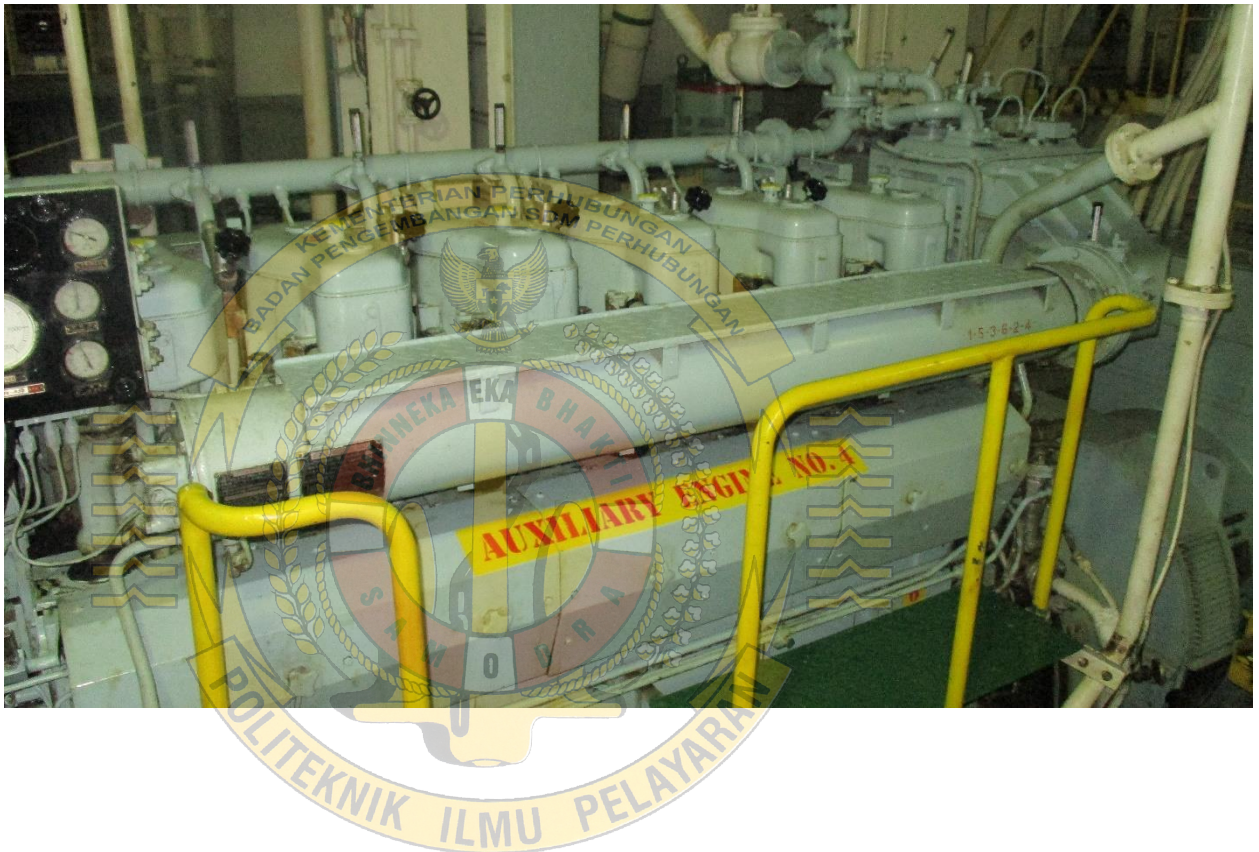

LAMPIRAN 1

Gambar Diesel Generator MT. Nariva

LAMPIRAN 2

Gambar Cooler MT. Nariva

LAMPIRAN 3

Gambar Poros Engkol Diesel Generator

LAMPIRAN 4

Gambar Crank Pin Bearing MT. Nariva