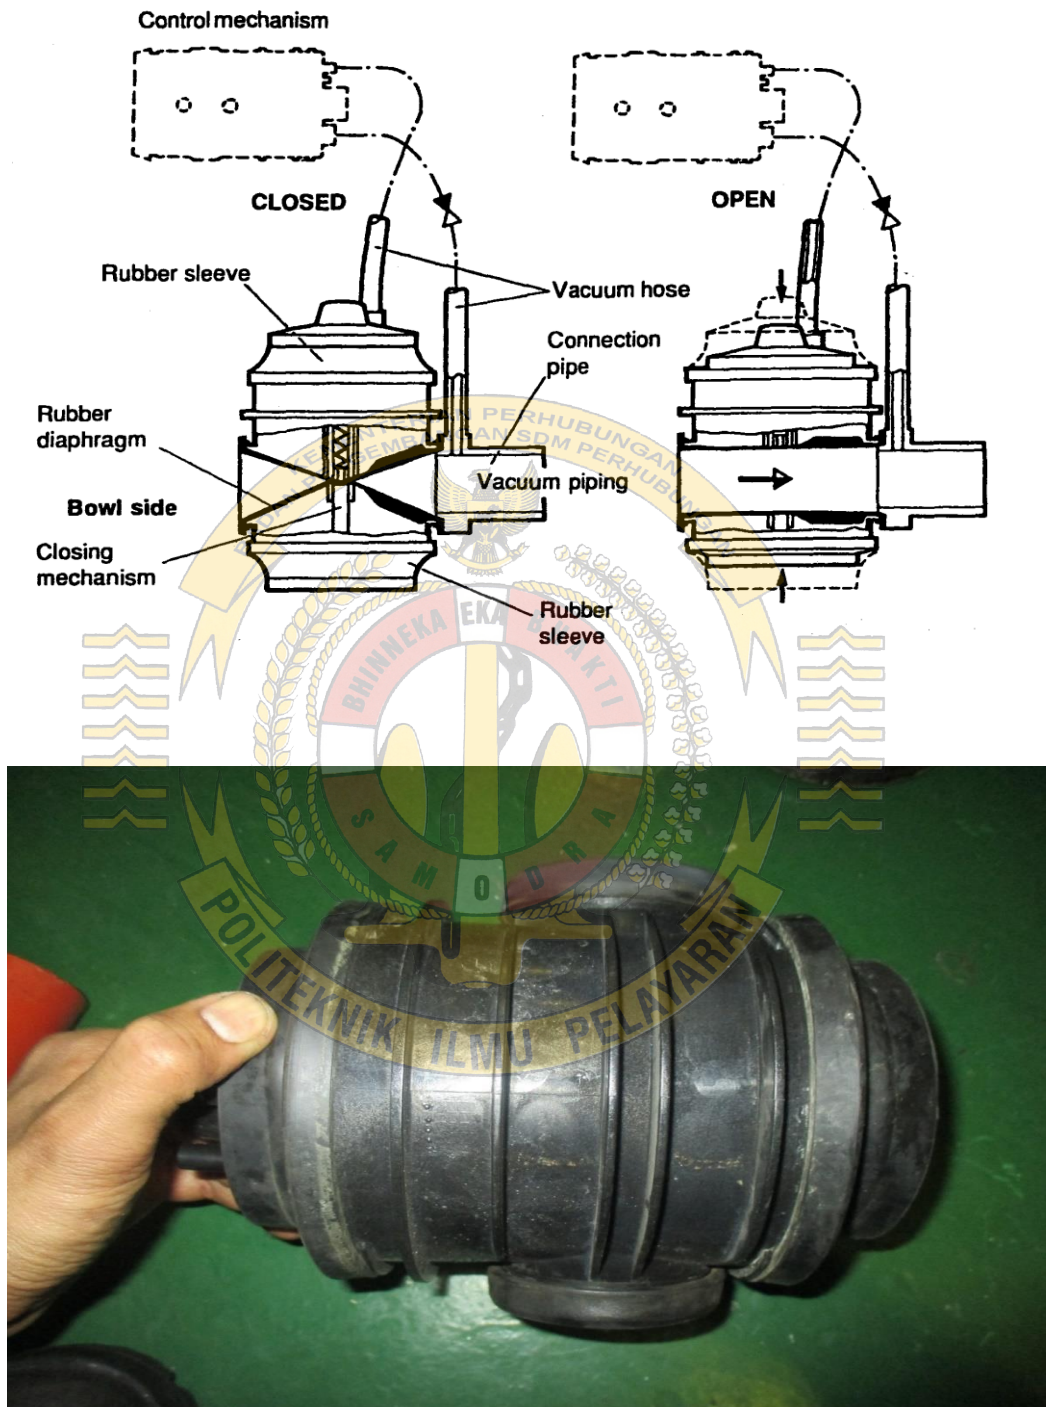

LAMPIRAN 1

Evac pump vacuum toilet

LAMPIRAN 2

Evac pump vacuum skemati

Lampiran 3

Gambar Diagram Sistem Sewage Plant

Lampiran 4

Gambar list spare part for Evac Pump.

Lampiran 5

Gambar FD (flashing discharge) valve

Lampiran 6

Gambar Bowl Toilet dan unit FD valve

Lampiran 7

Gambar sewage treatment tank.