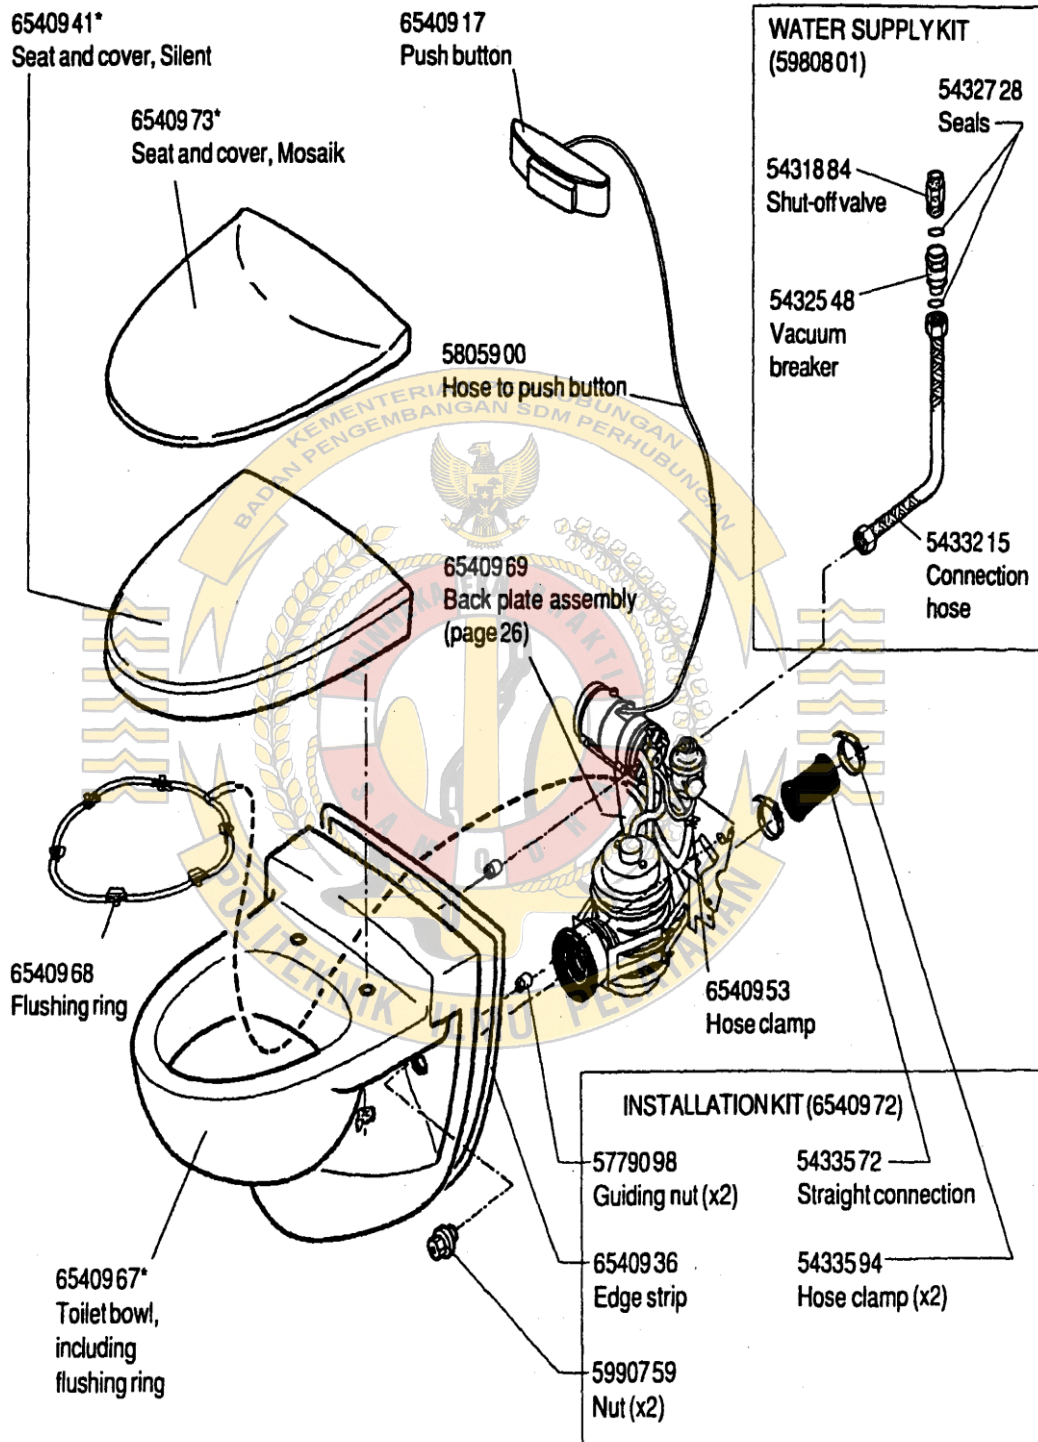

LAMPIRAN 1

Evac pump vacuum toilet

LAMPIRAN 2

Evac pump vacuum skemati

Lampiran 3

Gambar Diagram Sistem Sewage Plant

Lampiran 4

Gambar list spare part for Evac Pump.

Lampiran 5

Gambar FD (flashing discharge) valve

Lampiran 6

Gambar Bowl Toilet dan unit FD valve

Lampiran 7

Gambar sewage treatment tank.