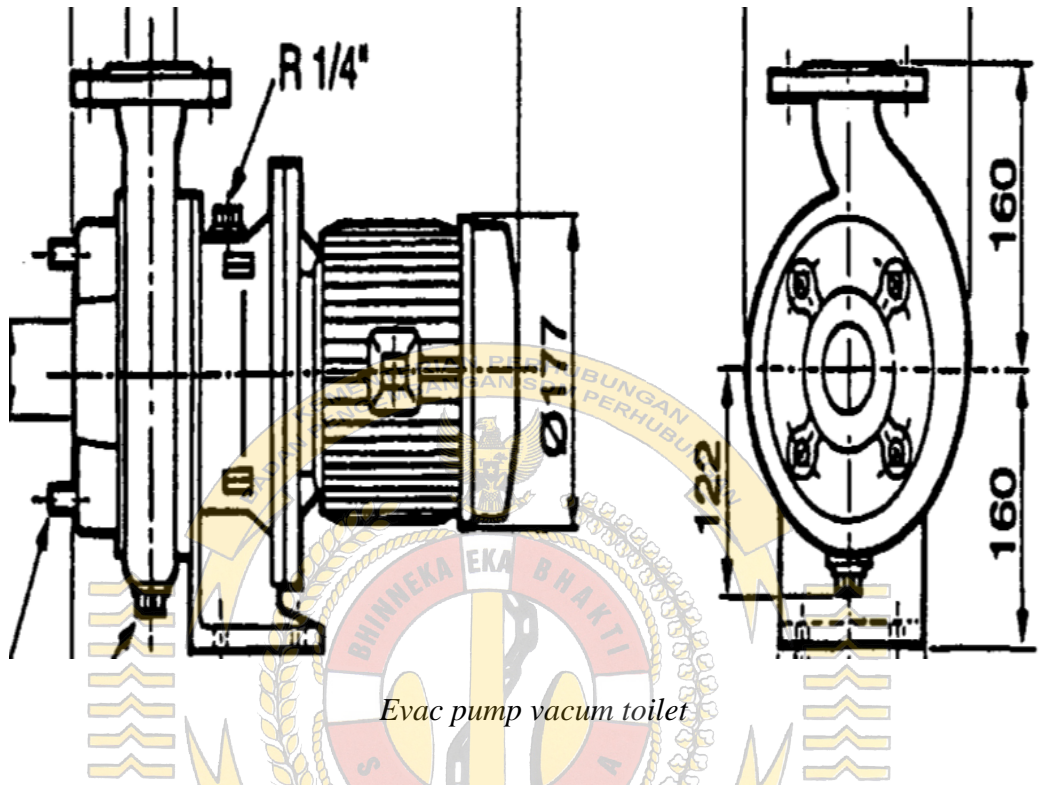

LAMPIRAN 1

Evac pump vacuum toilet

LAMPIRAN 2

Evac pump vacuum skemati

Lampiran 3

Gambar Diagram Sistem Sewage Plant

Lampiran 4

Gambar list spare part for Evac Pump.

Lampiran 5

Gambar FD (flashing discharge) valve

Lampiran 6

Gambar Bowl Toilet dan unit FD valve

Lampiran 7

Gambar sewage treatment tank.