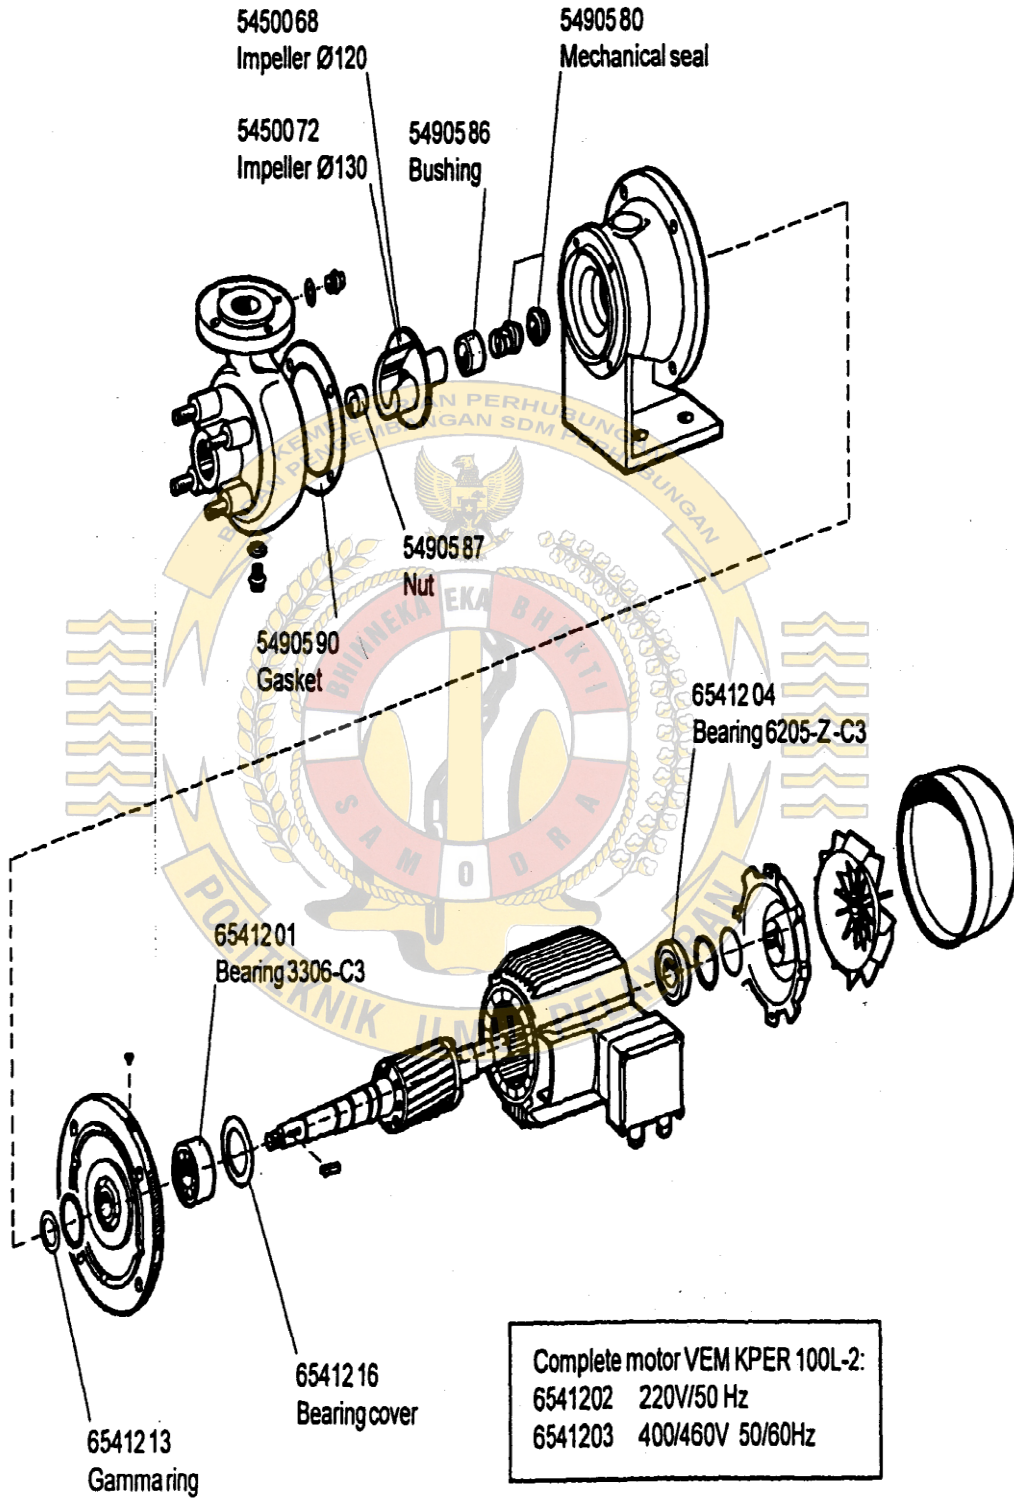

LAMPIRAN 1

Evac pump vacuum toilet

LAMPIRAN 2

Evac pump vacuum skemati

Lampiran 3

Gambar Diagram Sistem Sewage Plant

Lampiran 4

Gambar list spare part for Evac Pump.

Lampiran 5

Gambar FD (flashing discharge) valve

Lampiran 6

Gambar Bowl Toilet dan unit FD valve

Lampiran 7

Gambar sewage treatment tank.