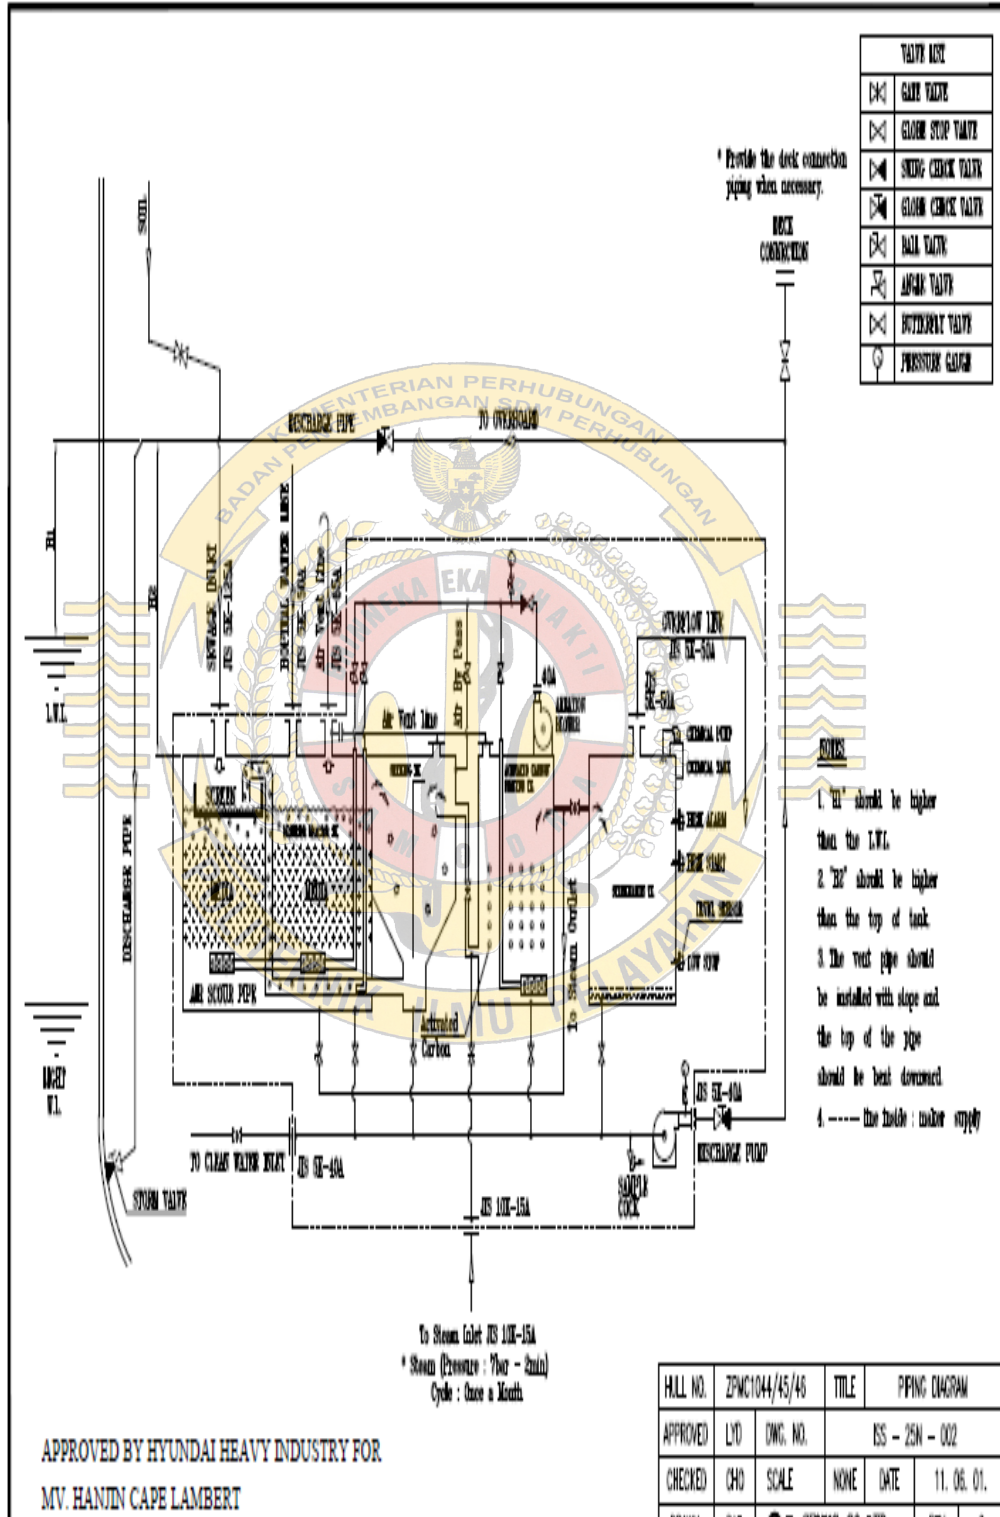

LAMPIRAN 1

Evac pump vacuum toilet

LAMPIRAN 2

Evac pump vacuum skemati

Lampiran 3

Gambar Diagram Sistem Sewage Plant

Lampiran 4

Gambar list spare part for Evac Pump.

Lampiran 5

Gambar FD (flashing discharge) valve

Lampiran 6

Gambar Bowl Toilet dan unit FD valve

Lampiran 7

Gambar sewage treatment tank.