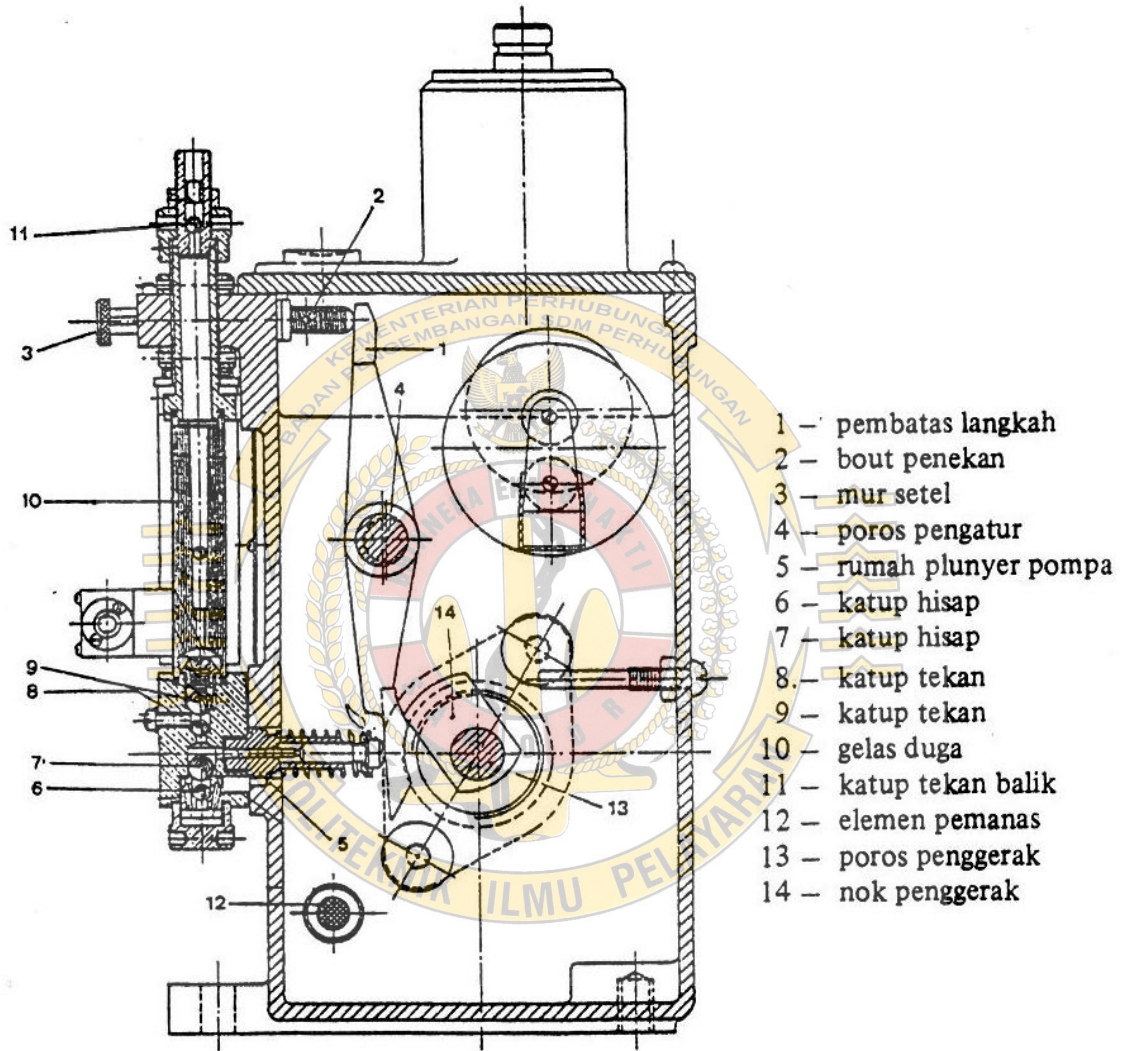

## LAMPIRAN 1

POMPA PELUMAS SILINDER

WEIGHT  
KILAS

Alpha

LUB.OIL PUMP

6L28/32A

Plate no  
1 2812-02

6L2832A.PLT - 11 - 9002

PLATE NO 1 2812-02	6L28/32A	LUB.OIL PUMP
ITEM NO	PART DESCRIPTION	
1	LUBRICATING OIL PUMP HOUSING	
2	LINER	
3	GEAR WHEEL FOR LUB. OIL PUMP	
4	GEAR WHEEL FOR LUB. OIL PUMP	
5	END COVER FOR LUB. OIL PUMP	
7	HEXAGON SOCKET HEAD CAP SCREW	
8	CYLINDRICAL PIN	
9	PLUG SCREW	
10	GASKET	
11	PINION FOR LUBRICATING OIL PUMP	
12	KEY	
13	SELF-LOCKING HEXAGON NUT	
A5	LUBRICATING OIL PUMP, COMPLETE	
A10	HEXAGON SCREW	