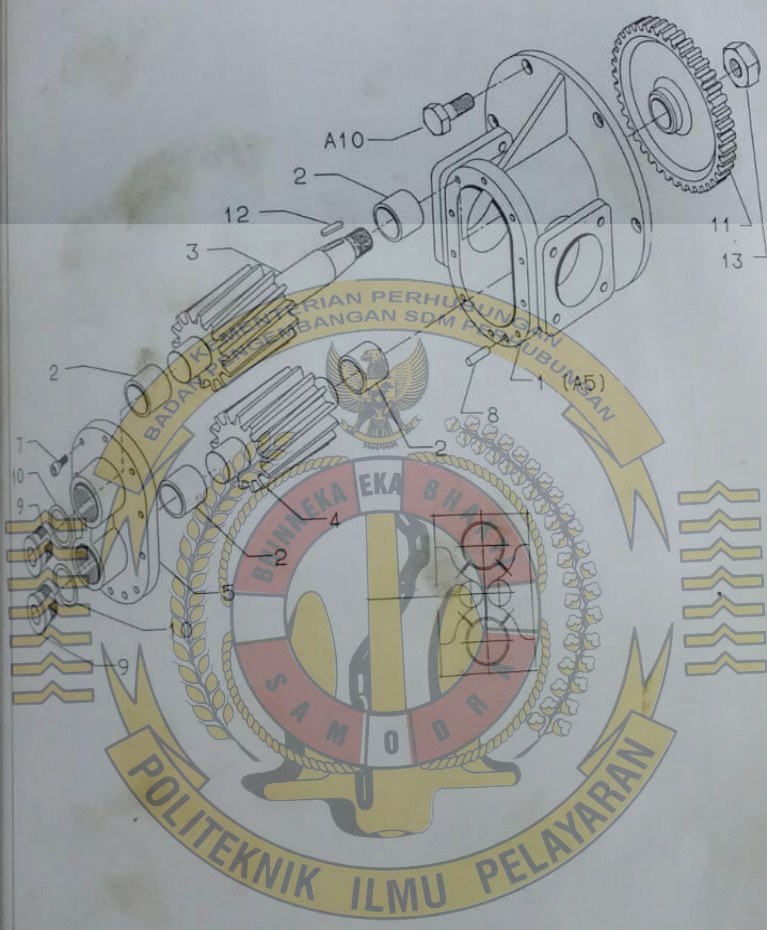

## LAMPIRAN 1

POMPA PELUMAS SILINDER

WEIGHT  
KILAS

Alpha

LUB.OIL PUMP

6L28/32A

Plate no  
1 2812-02

6L2832A.PLT - 11 - 9002

PLATE NO 1 2812-02	6L28/32A	LUB.OIL PUMP
ITEM NO	PART DESCRIPTION	
1	LUBRICATING OIL PUMP HOUSING	
2	LINER	
3	GEAR WHEEL FOR LUB. OIL PUMP	
4	GEAR WHEEL FOR LUB. OIL PUMP	
5	END COVER FOR LUB. OIL PUMP	
7	HEXAGON SOCKET HEAD CAP SCREW	
8	CYLINDRICAL PIN	
9	PLUG SCREW	
10	GASKET	
11	PINION FOR LUBRICATING OIL PUMP	
12	KEY	
13	SELF-LOCKING HEXAGON NUT	
A5	LUBRICATING OIL PUMP, COMPLETE	
A10	HEXAGON SCREW	