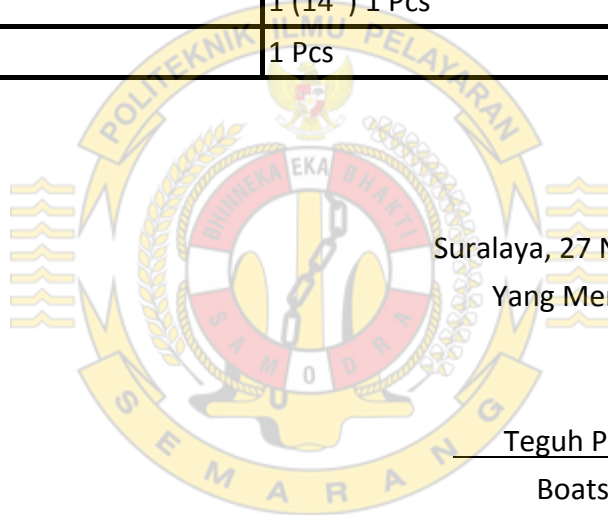

PT. KARYA SUMBER ENERGY

Jl. Kali Besar Barat No. 37 Jakarta Barat 11230 – Indonesia

Telp : 62-21-6910382 Fax : 62-21-6916268

MV. KT05 IMO NO.9154610

INVENTORIS LIST CABIN BOATSWAIN

NO	INVENTORY	QUANTITY	CONDITION
1	Mattress	1 Pcs	GOOD
2	Pillow	2 Pcs	GOOD
3	Bed Cover	2 Pcs	GOOD
4	Blanket	2 Pcs	GOOD
5	Pillow Case	4 Pcs	GOOD
6	Immersion suit	1 Pcs	GOOD
7	Life Jacket	1 Pcs	GOOD
8	TV	1 (14") 1 Pcs	GOOD
9	DVD	1 Pcs	GOOD

Yang Menerima,

_____

Suralaya, 27 November 2016

Yang Menyerahkan,

Teguh Prasojo

Boatswain

Mengetahui,

Ahmad Rasyid R

Chief Officer