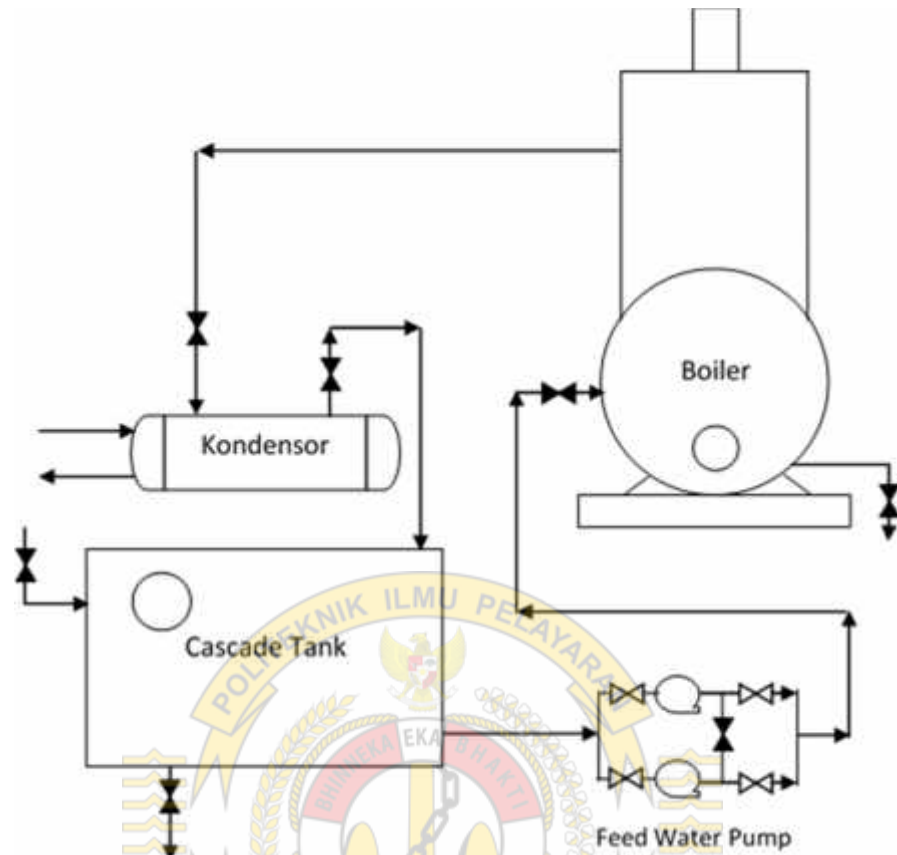

LAMPIRAN GAMBAR

Gambar : Overhaul *boiler feed water pump* di MV. Sinar Praya

Gambar : Overhaul *boiler feed water pump* di MV. Sinar Praya

Gambar : Kavitasi pada *impeller boiler feed water pump* di MV. Sinar Praya

Gambar : *Impeller boiler feed water pump* di MV. Sinar Praya

Gambar : *line boiler feed water pump* di MV. Sinar Praya

Gambar : Rusaknya *bearing boiler feed water pump* di MV. Sinar Praya